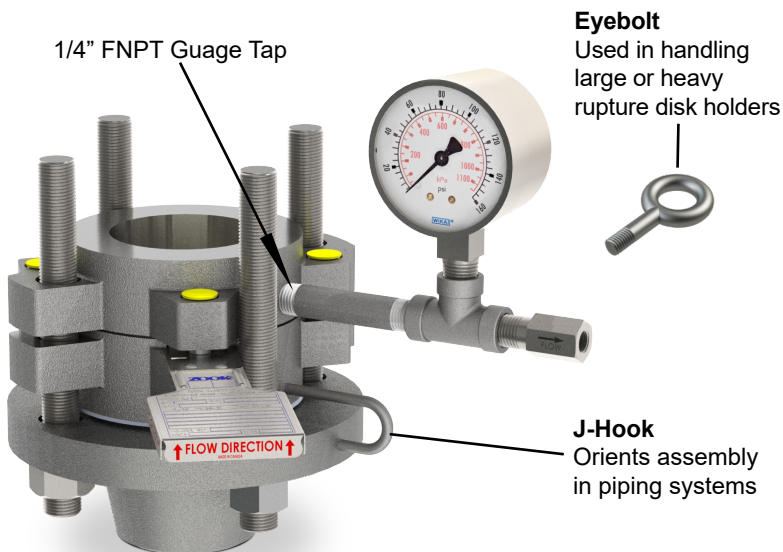

Tell-Tale Indicator

Used to monitor the space between a rupture disk and relief valve or the presence of backpressure in a header system

Holder Options

Tell-Tale Indicator for Relief Valve Isolation Consists of:

- 2 1/2" Dial Pressure Gauge in stainless steel with 1/4" NPT bottom connection and maximum pointer. 212°F (100°C) maximum, contact ZOOK for higher temperatures. Standard (stocked) pressure ranges: 0-15 psi, 0-60 psi, 0-160 psi, 0-400 psi, 0-1000 psi, 0-2000 psi. Consult the factory for availability and pricing on alternate ranges, materials, or units.
- 1/4" NPT Excess Flow Valve (3000#) in stainless steel
- 1/4" NPT Short Nipple (Sch. 80) in stainless steel
- 1/4" NPT Tee (3000#) in stainless steel