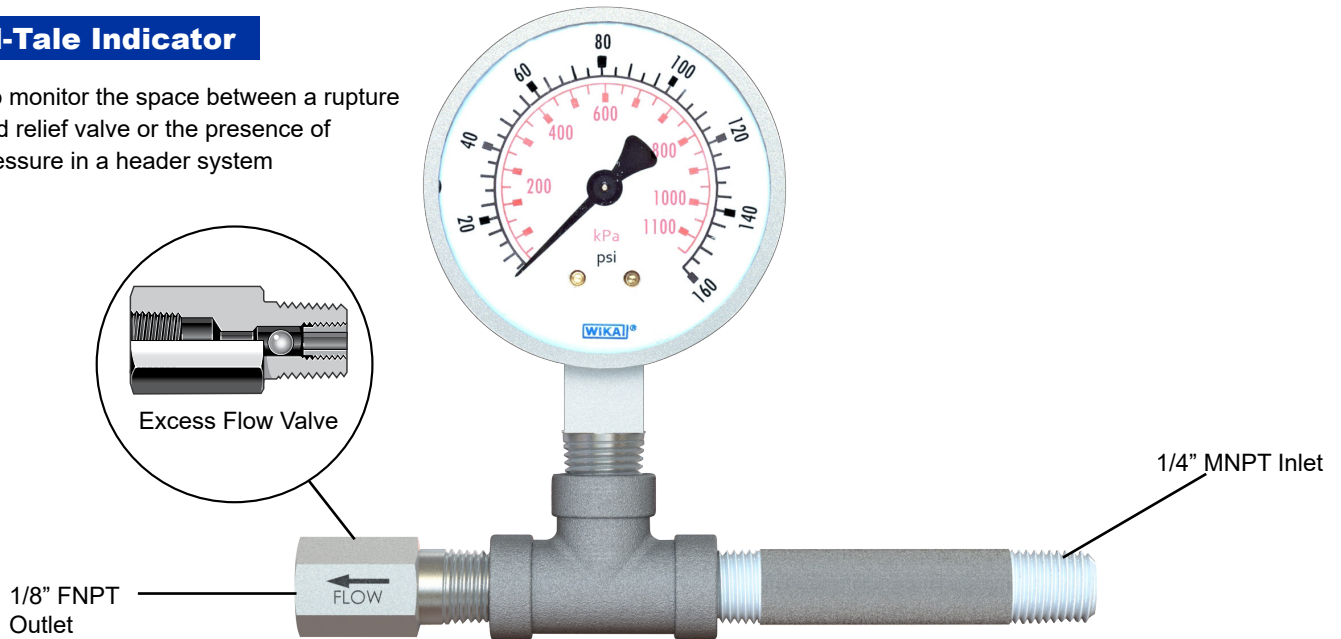

Tell-Tale Indicator

Used to monitor the space between a rupture disk and relief valve or the presence of backpressure in a header system

Holder Options

Tell-Tale Indicator for Relief Valve Isolation Consists of:

- 2 1/2" Dial Pressure Gauge in stainless steel with 1/4" NPT bottom connection and maximum pointer. 212°F (100°C) maximum, contact ZOOK for higher temperatures. Standard (stocked) pressure ranges: 0-15 psi, 0-60 psi, 0-160 psi, 0-400 psi, 0-1000 psi, 0-2000 psi. Consult the factory for availability and pricing on alternate ranges, materials, or units.
- 1/4" NPT Excess Flow Valve (3000#) in stainless steel
- 1/4" NPT Short Nipple (Sch. 80) in stainless steel
- 1/4" NPT Tee (3000#) in stainless steel