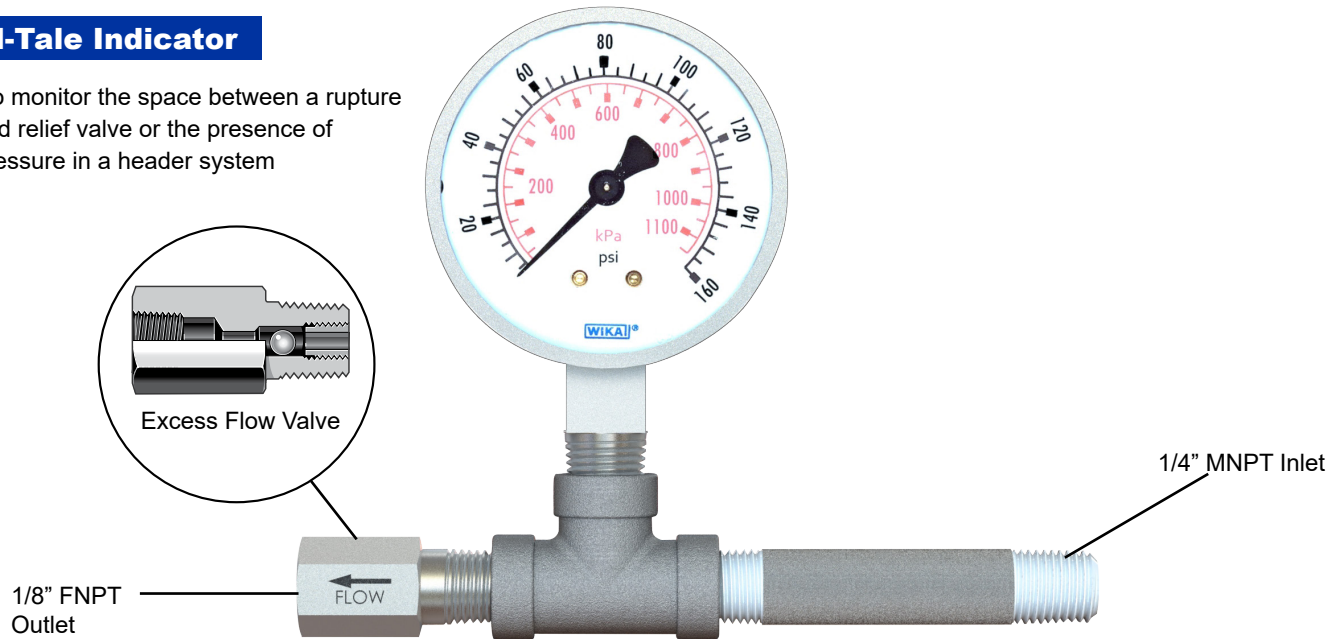

Tell-Tale Indicator

Used to monitor the space between a rupture disk and relief valve or the presence of backpressure in a header system

Holder Options

Tell-Tale Indicator for Relief Valve Isolation Consists of:

- 2 1/2" Dial Pressure Gauge in stainless steel with 1/4" NPT bottom connection and maximum pointer. 212°F (100°C) maximum, contact ZOOK for higher temperatures. Standard (stocked) pressure ranges: 0-15 psi, 0-60 psi, 0-160 psi, 0-400 psi, 0-1000 psi, 0-2000 psi. Consult the factory for availability and pricing on alternate ranges, materials, or units.
- 1/4" NPT Excess Flow Valve (3000#) in stainless steel
- 1/4" NPT Short Nipple (Sch. 80) in stainless steel
- 1/4" NPT Tee (3000#) in stainless steel