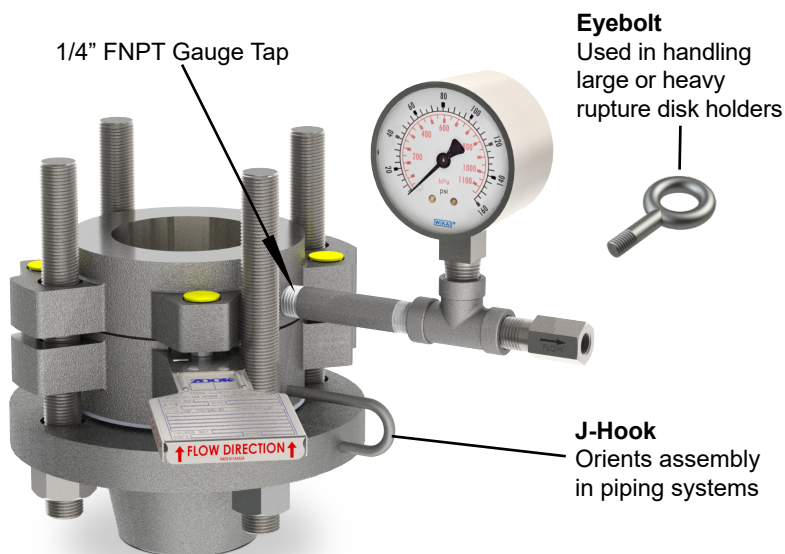

Tell-Tale Indicator

Used to monitor the space between a rupture disk and relief valve or the presence of backpressure in a header system

Holder Options

Tell-Tale Indicator for Relief Valve Isolation Consists of:

- 2 1/2" Dial Pressure Gauge in stainless steel with 1/4" NPT bottom connection and maximum pointer. 212°F (100°C) maximum, contact ZOOK for higher temperatures. Standard (stocked) pressure ranges: 0-15 psi, 0-60 psi, 0-160 psi, 0-400 psi, 0-1000 psi, 0-2000 psi. Consult the factory for availability and pricing on alternate ranges, materials, or units.
- 1/4" NPT Excess Flow Valve (3000#) in stainless steel
- 1/4" NPT Short Nipple (Sch. 80) in stainless steel
- 1/4" NPT Tee (3000#) in stainless steel